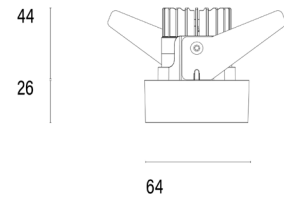

101 06 000200.023

Model

Name	Mono 060 Type 2
Finish	Structured Black
Area	Indoor / Outdoor

System

Power (Luminaire)	6.8W
Power (System)	8W
Voltage	240V-AC
Optics	Rotationally Symmetrical Direct 25°
Colour Temperature	2700°K
Luminous Flux	576lm
TM30	Rf95 Rg103
CRI	Ra98
Lumen Maintenance	L90 B10 50000hrs
Chromacity	<3 McAdam Step Ellipse
Articulation	Fixed
Cut-Out	Round 55mm x 75mm Depth
Ingress Protection	IP44
Control Device	Remote DALI (Included)
Class	III